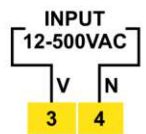

## CONNECTION DIAGRAM

SUPPLY  
240Vac, +/-20%  
50/60Hz

VPM-230

AUX, SUPPLY  
240Vac, +/-20%,  
50/60Hz

VPM-130

SUPPLY  
240Vac, +/-20%  
50/60Hz

VPM-430

## SPECIFICATION

	VPM-230	VPM-130	VPM-430
<b>Housing</b>	Front cover : Polycarbonate VO Grade	Front cover : Polycarbonate VO Grade	Front cover : Polycarbonate VO Grade Back cover : ABS VO Grade
<b>Dimensions (WXHxD)</b>	48 X 48 X 78 mm	96 X 48 X 67 mm	96 X 96 X 61 mm
<b>Measurement type</b>	True RMS voltage	True RMS voltage	True RMS voltage
<b>Measuring range</b>	12 to 500 VAC	12 to 500 VAC	12 to 500 VAC
<b>Class</b>	0.5	0.5	0.5
<b>Mounting type</b>	Panel	Panel	Panel
<b>Connections</b>	Terminal connectors	Terminal connectors	Terminal connectors
<b>Display</b>	4 x 14mm, 7 segment white display	4 x 14mm, 7 segment white display	4 x 14mm, 7 segment white display
<b>Power input</b>	240 VAC +/- 20% 50/60Hz	240 VAC +/- 20% 50/60Hz	240 VAC +/- 20% 50/60Hz
<b>Input type</b>	AC voltage	AC voltage	AC voltage
<b>Resolution</b>	1 V	1 V	1 V
<b>Accuracy</b>	+/-0.4 % of full scale over rated range	+/-0.4 % of full scale over rated range	+/-0.4 % of full scale over rated range