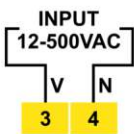

CONNECTION DIAGRAM

SUPPLY
240Vac, +/-20%
50/60Hz