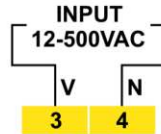

VPM-230

AUX, SUPPLY
240Vac, +/-20%,
50/60Hz